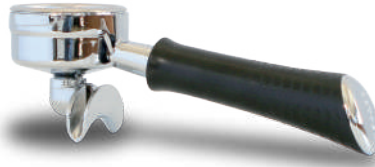

PM.530
1 coffee

PM.531
2 coffees

PM.557
Bottomless filterholder

Walnut wood

I.4343

PM.528
1 coffee

PM.529
2 coffees

PM.558
Bottomless filterholder