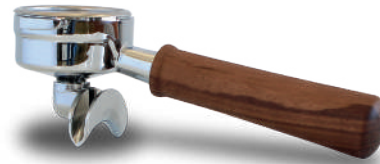

PM.530
1 coffee

PM.531
2 coffees

PM.557
Bottomless filterholder

Walnut wood

I.4343

PM.528
1 coffee

PM.529
2 coffees

PM.558
Bottomless filterholder